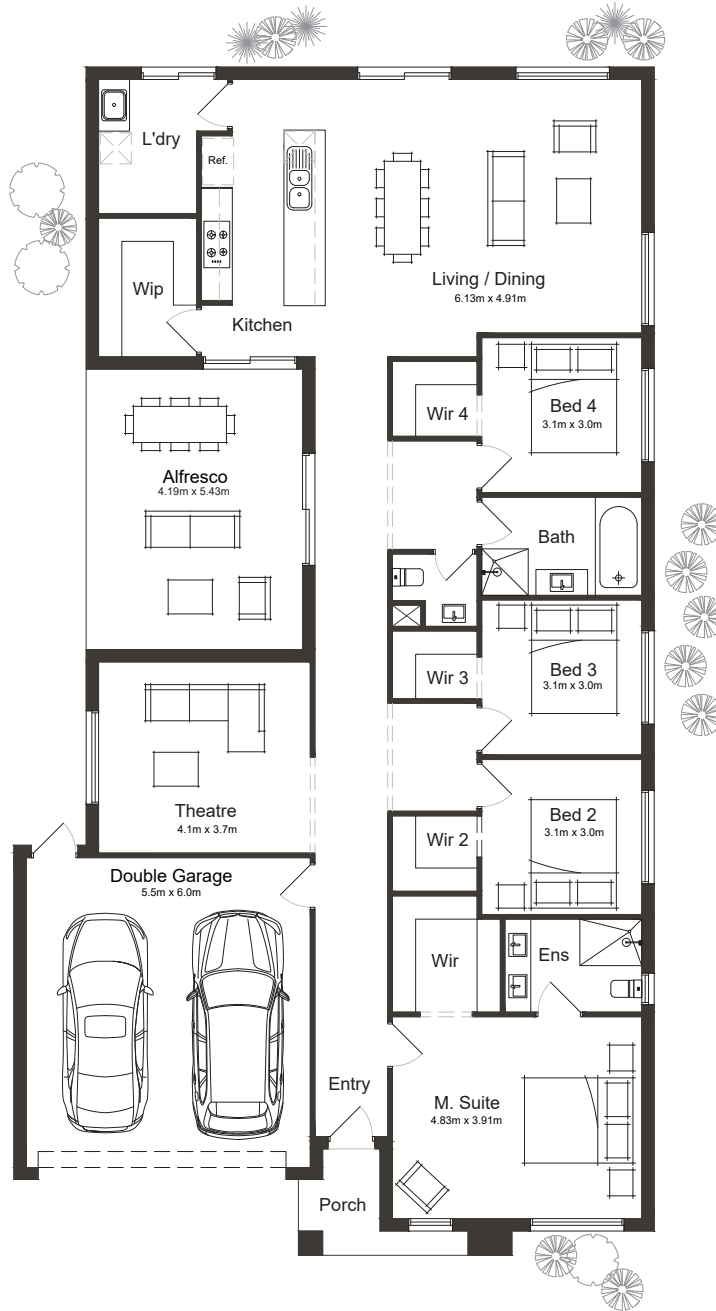

27 | Randall

14m
Block Width

House Area

| | |
|------------|----------------------|
| Garage | 36.09m ² |
| Portico | 3.77m ² |
| Alfresco | 22.75m ² |
| House Area | 192.22m ² |
| Total Area | 254.83m ² |

Room Dimensions

| | |
|-----------------|---------------|
| Living / Dining | 6.13m x 4.91m |
| Master Suite | 4.83m x 3.91m |
| Bedroom 2 | 3.1m x 3.0m |
| Bedroom 3 | 3.1m x 3.0m |
| Bedroom 4 | 3.1m x 3.0m |
| Theatre | 4.1m x 3.7m |
| Alfresco | 4.19m x 5.43m |
| Double Garage | 5.5m x 6.0m |