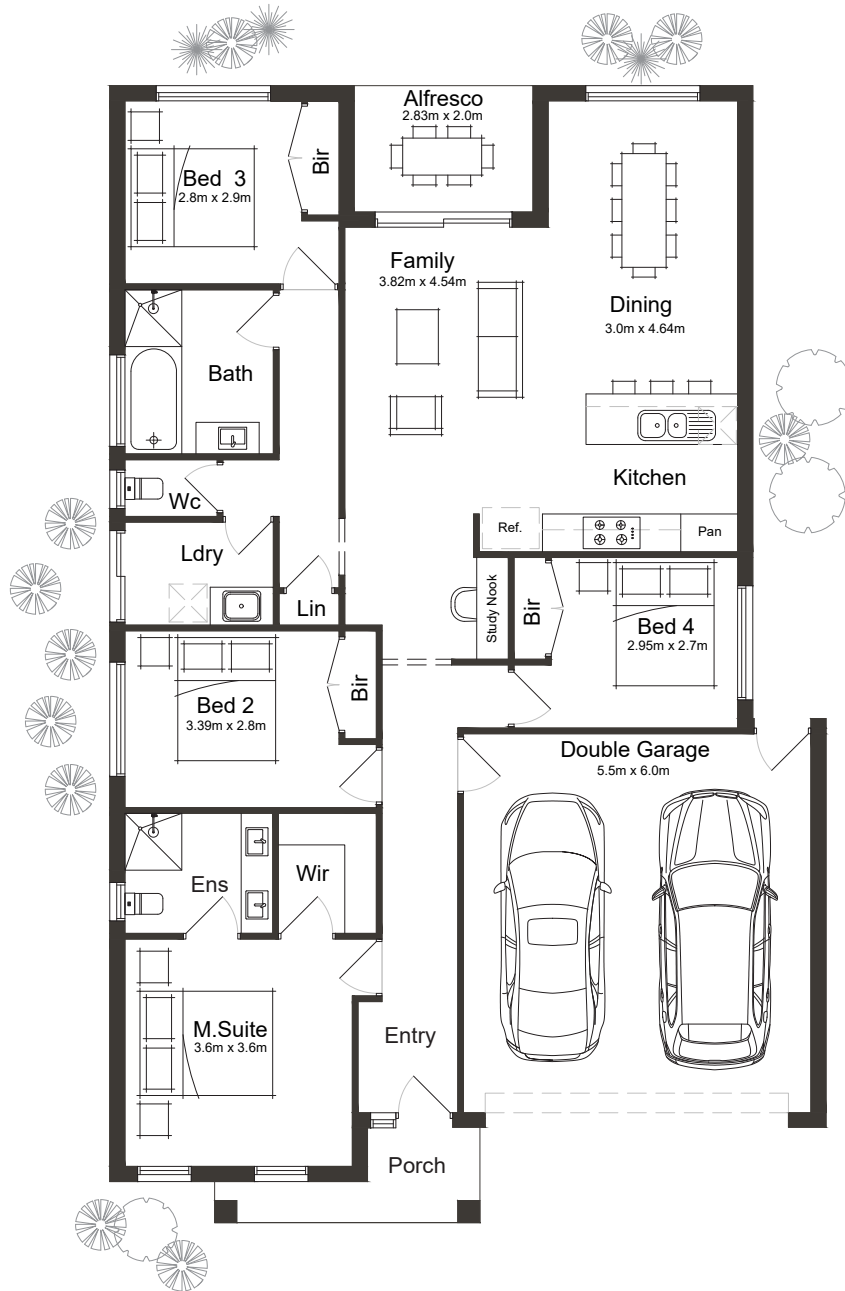

# 20 | Golf

**12.5m**  
Block Width

### House Area

Garage	36.03m <sup>2</sup>
Portico	4.25m <sup>2</sup>
Alfresco	5.66m <sup>2</sup>
House Area	137.2m <sup>2</sup>
Total Area	183.14m <sup>2</sup>

### Room Dimensions

Family	3.82m x 4.54m
Master Suite	3.6m x 3.6m
Bedroom 2	3.39m x 2.8m
Bedroom 3	2.8m x 2.9m
Bedroom 4	2.95m x 2.7m
Dining	3.0m x 4.64m
Alfresco	2.83m x 2.0m
Double Garage	5.5m x 6.0m