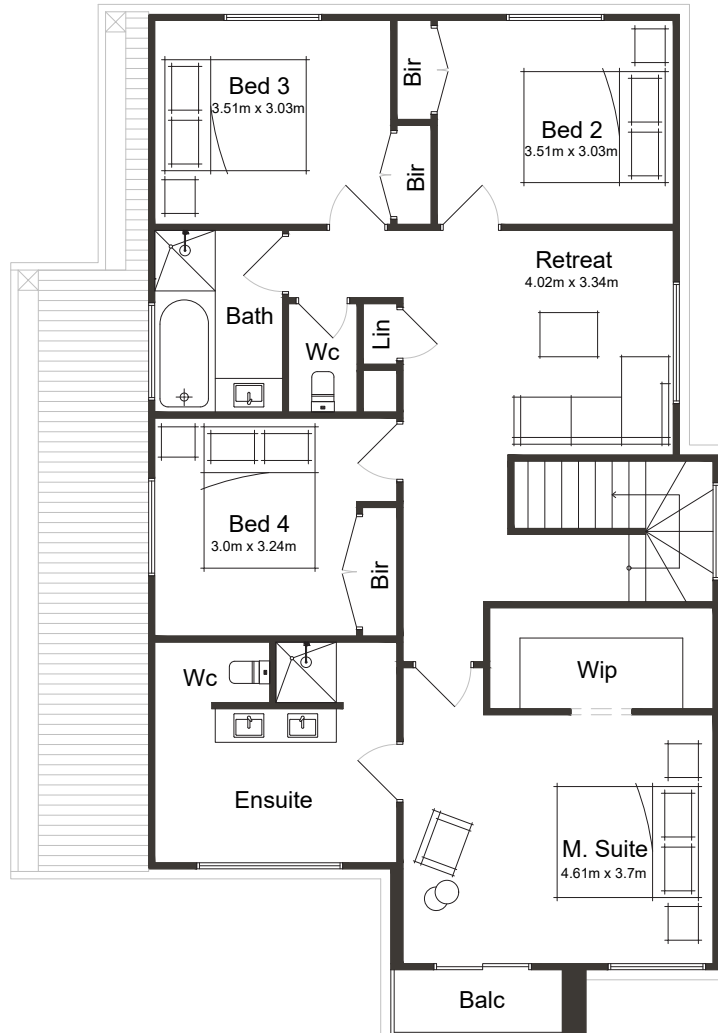

27 | Cody

12.5m
Block Width

Ground Floor

House Area

Garage	35.76m ²
Portico	5.26m ²
Ground Floor	140.40m ²
First Floor	113.99m ²
Total Area	254.39m ²

Room Dimensions

Family	5.16m x 4.04m
Dining	3.15m x 3.41m
Alfresco	3.15m x 3.05m
Study	2.96m x 3.0m
Double Garage	5.5m x 6.0m

27 | Cody

4

2.5

2

2

First Floor

House Area

Garage	35.76m ²
Portico	5.26m ²
Ground Floor	140.40m ²
First Floor	113.99m ²
Total Area	254.39m ²

Room Dimensions

Master Suite	4.61m x 3.7m
Bedroom 2	3.51m x 3.03m
Bedroom 3	3.51m x 3.03m
Bedroom 4	3.0m x 3.24m
Retreat	4.02m x 3.34m