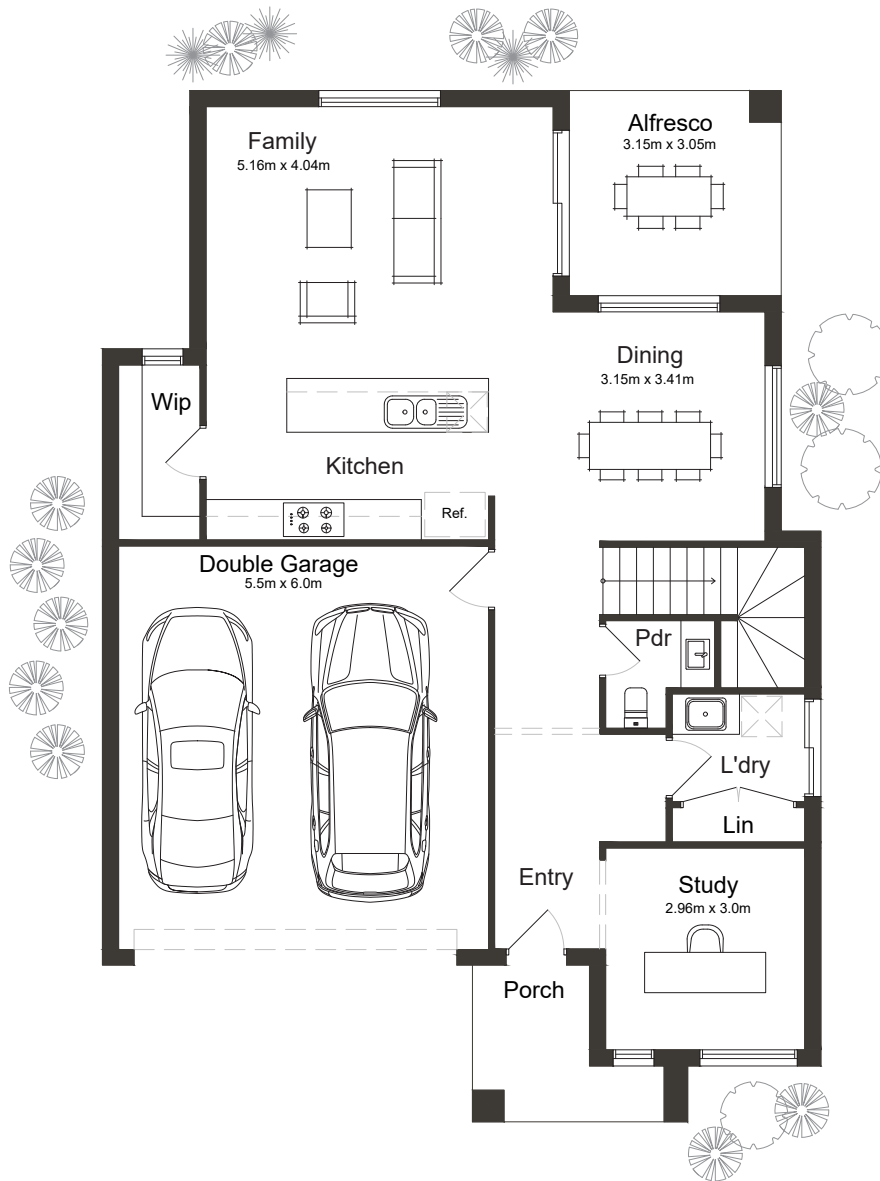

27 | Cody

12.5m
Block Width

Ground Floor

House Area

Garage	35.76m ²
Portico	5.26m ²
Ground Floor	140.40m ²
First Floor	113.99m ²
Total Area	254.39m ²

Room Dimensions

Family	5.16m x 4.04m
Dining	3.15m x 3.41m
Alfresco	3.15m x 3.05m
Study	2.96m x 3.0m
Double Garage	5.5m x 6.0m

27 | Cody

4

2.5

2

2

First Floor

House Area

Garage	35.76m ²
Portico	5.26m ²
Ground Floor	140.40m ²
First Floor	113.99m ²
Total Area	254.39m ²

Room Dimensions

Master Suite	4.61m x 3.7m
Bedroom 2	3.51m x 3.03m
Bedroom 3	3.51m x 3.03m
Bedroom 4	3.0m x 3.24m
Retreat	4.02m x 3.34m