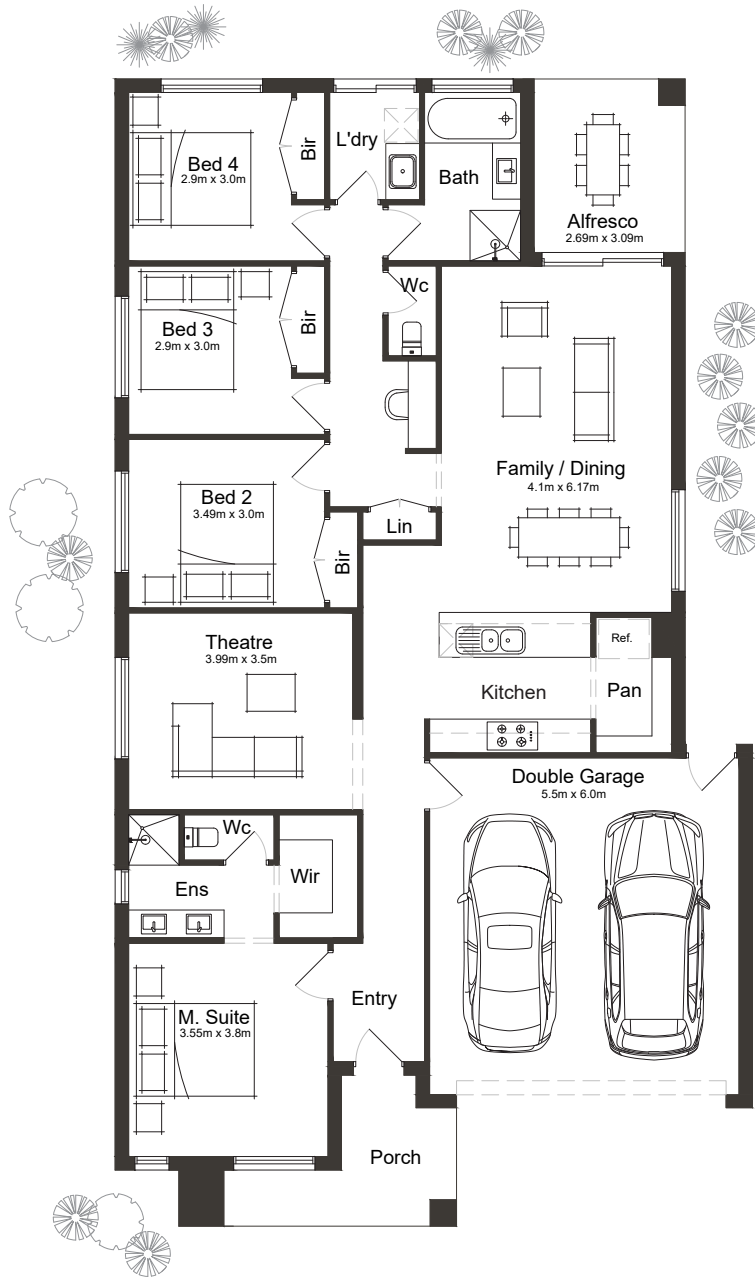

22 | Carissa

 4
  2
  2
  2

12.5m
Block Width

House Area

Garage	36.11m ²
Portico	7.99m ²
Alfresco	8.31m ²
House Area	152.99m ²
Total Area	205.40m ²

Room Dimensions

Family / Dining	4.1m x 6.17m
Theatre	3.99m x 3.5m
Master Suite	3.55m x 3.8m
Bedroom 2	3.49m x 3.0m
Bedroom 3	2.9m x 3.0m
Bedroom 4	2.9m x 3.0m
Alfresco	2.69m x 3.09m
Double Garage	5.5m x 6.0m